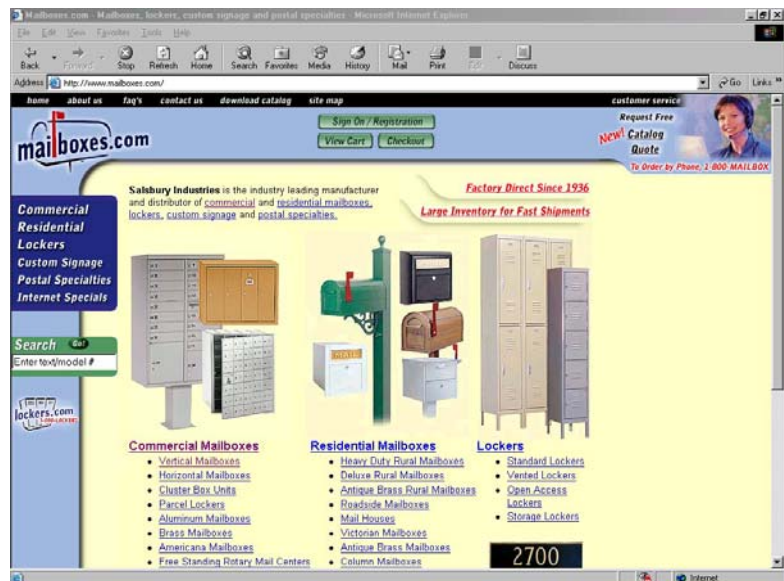

AMULET Client Site – www.mailboxes.com

For more information about AMULET's Commerce Server services, visit: <http://www.amuletc.com/services.asp>